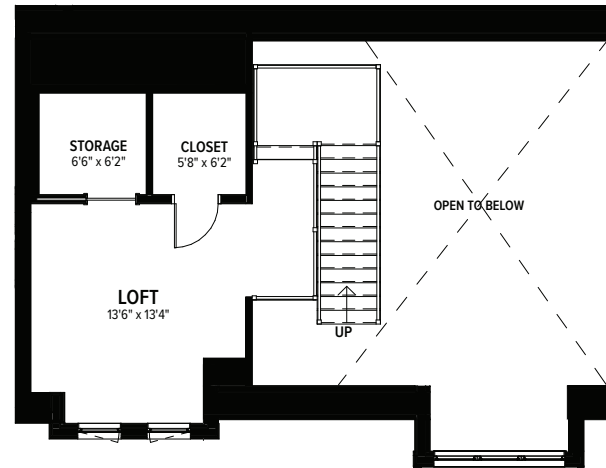

Autumn Glory A

**2 BEDROOM,
2 BATH WITH LOFT
1,698 SQ. FT. MAIN FLOOR
283 SQ. FT. LOFT**

Location: E
Exposure: South, West, North

TheCommonsinLincoln.com | 781-430-6000 | One Harvest Circle | Lincoln, MA 01773
Independent Living | Assisted Living | Memory Care | Sub-Acute Rehabilitation & Skilled Nursing

Exact measurements and features within each style of apartment home may vary.