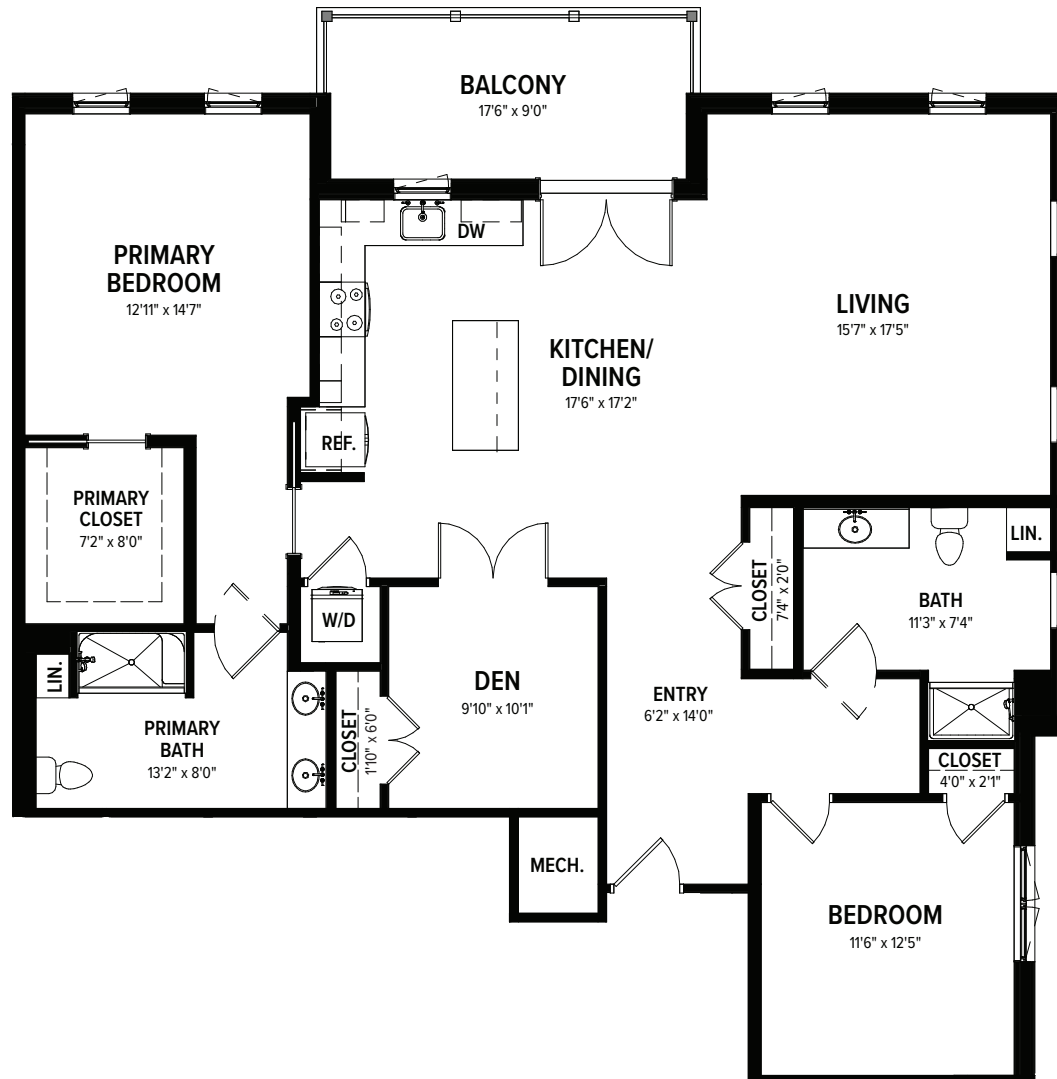

# Opal

**2 BEDROOM,  
2 BATH WITH DEN  
1,645 SQ. FT.**

Location: A-1  
Exposure: North, West, East