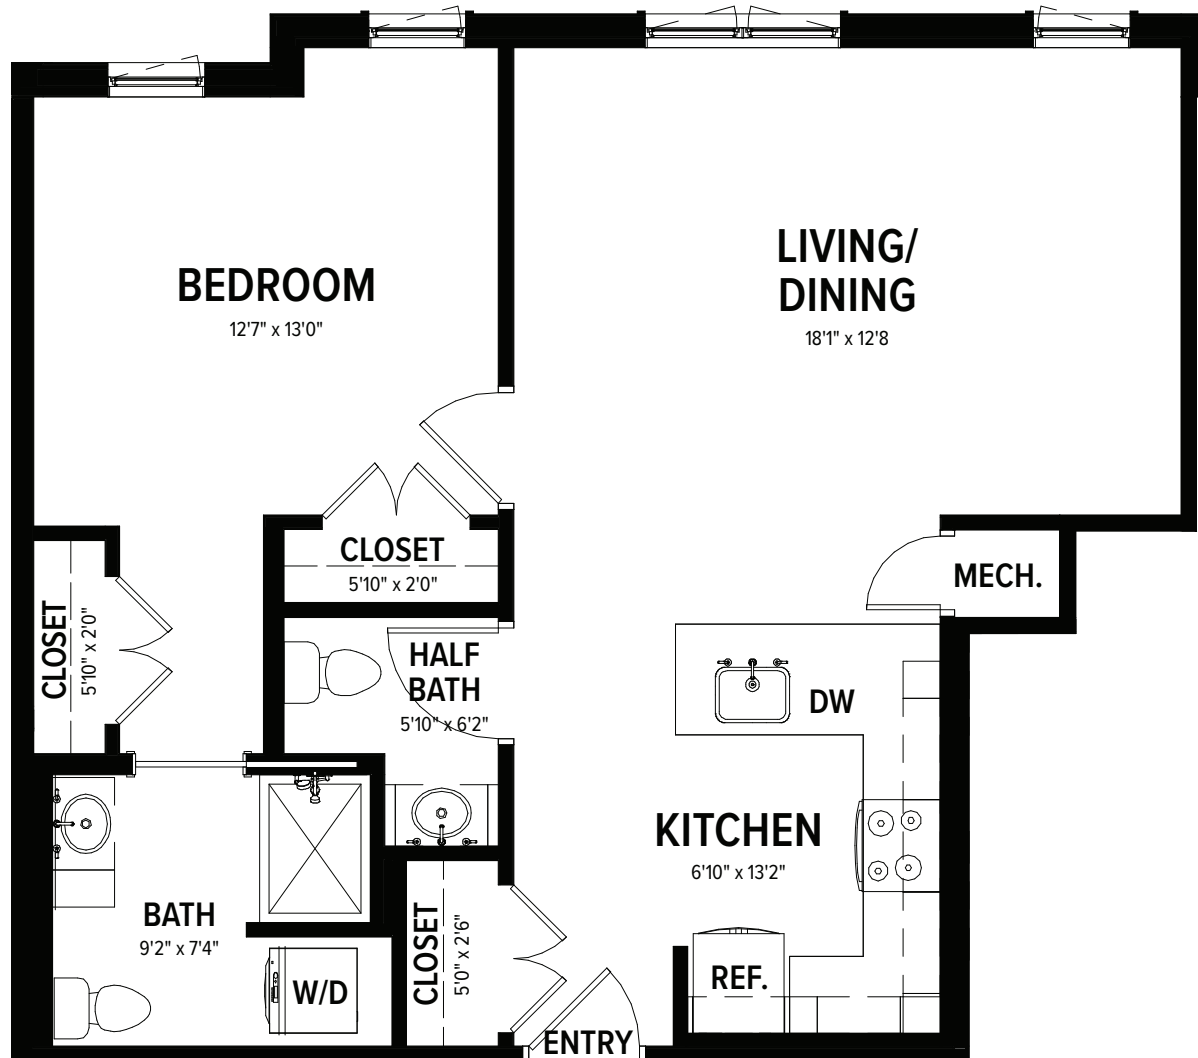

Aspen

**1 BEDROOM, 1½ BATH
771 SQ. FT.**

Location: C
Exposure: West