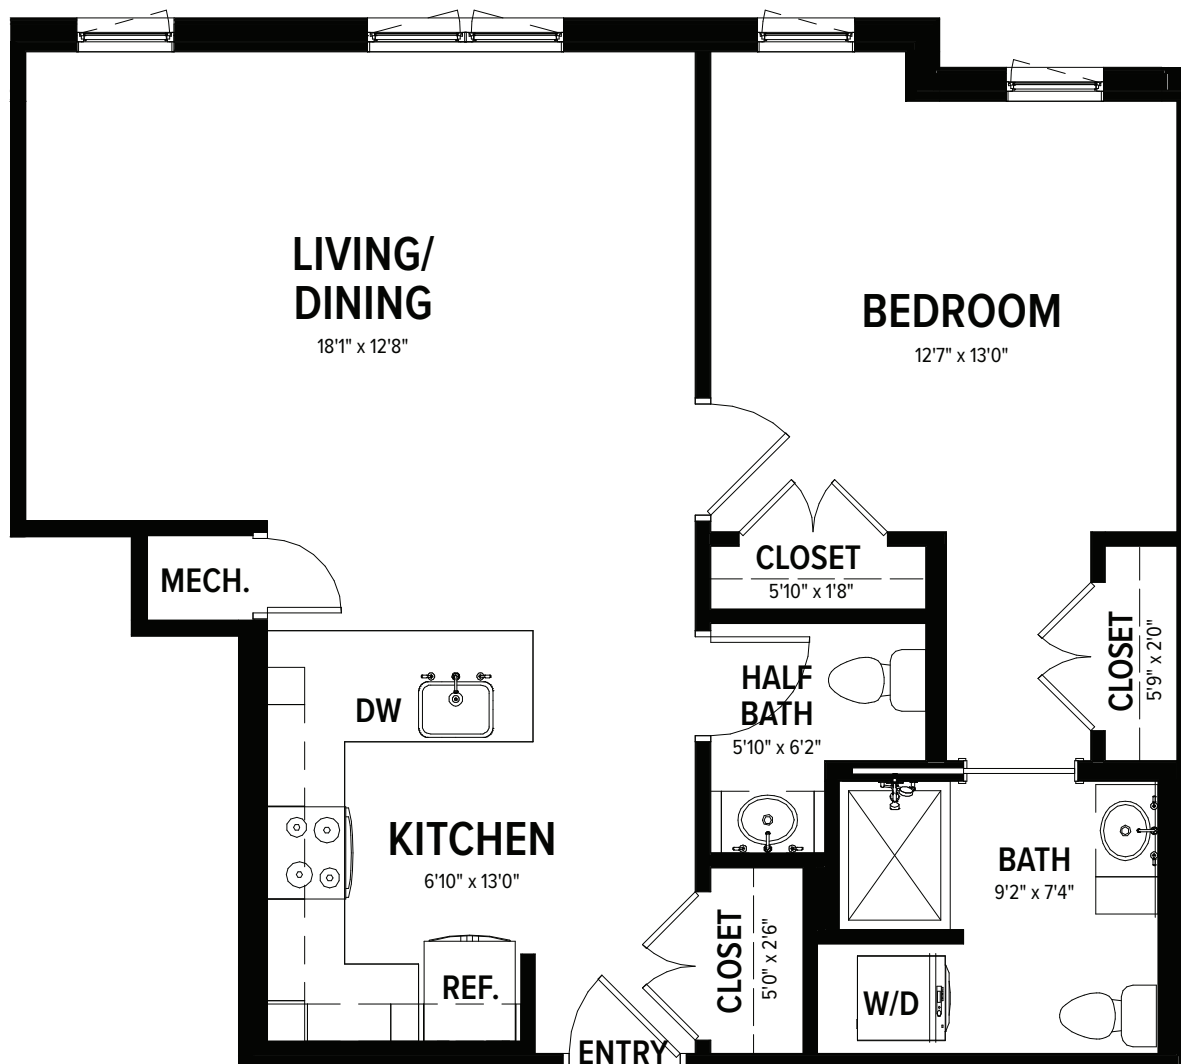

Aspen Reverse

**1 BEDROOM, 1½ BATH
771 SQ. FT.**

Location: C
Exposure: East