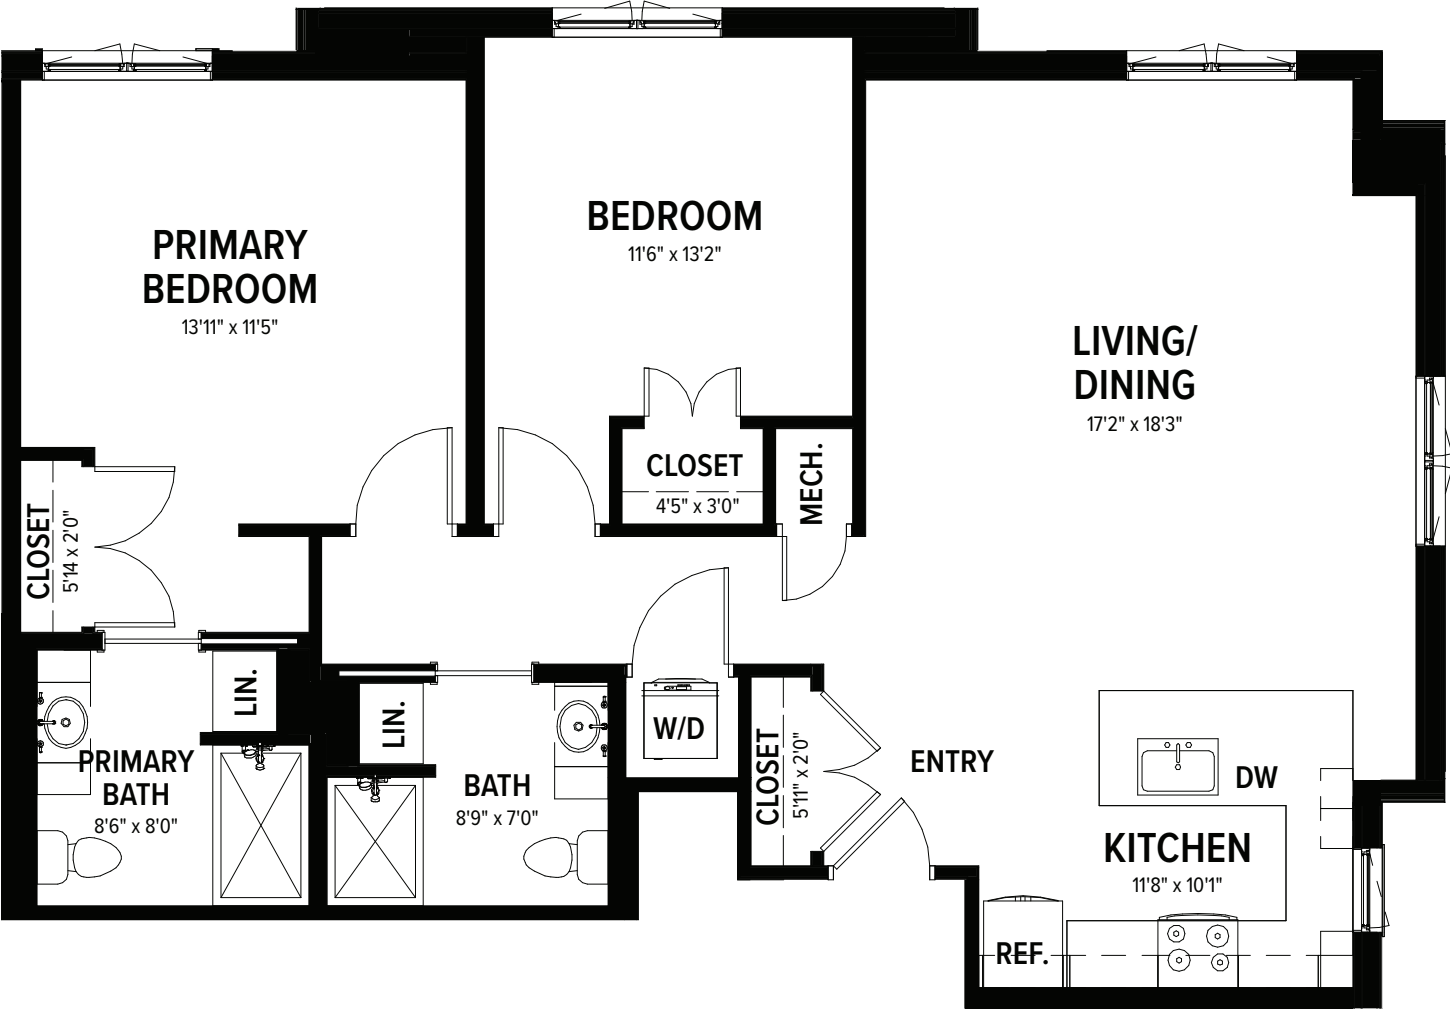

# Sycamore

**2 BEDROOM, 2 BATH  
1,153 SQ. FT.**

Location: C  
Exposure: West, North

TheCommonsinLincoln.com | 781-430-6000 | One Harvest Circle | Lincoln, MA 01773  
**Independent Living | Assisted Living | Memory Care | Sub-Acute Rehabilitation & Skilled Nursing**

*Exact measurements and features within each style of apartment home may vary.*