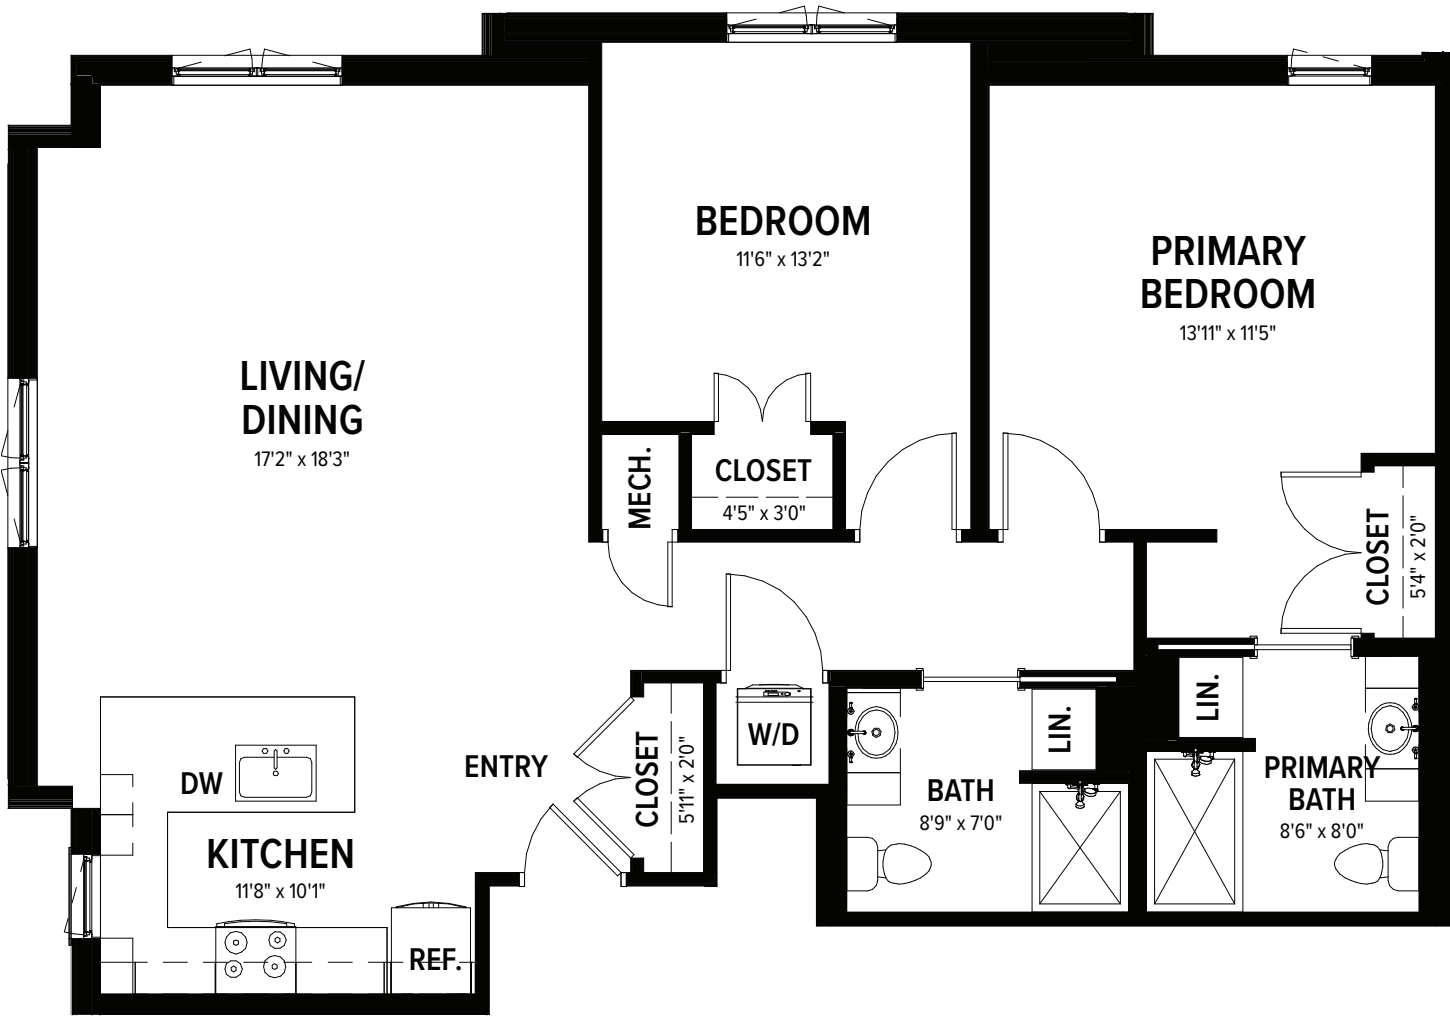

Sycamore Reverse

**2 BEDROOM, 2 BATH
1,153 SQ. FT.**

Location: C
Exposure: North, East

TheCommonsinLincoln.com | 781-430-6000 | One Harvest Circle | Lincoln, MA 01773
Independent Living | Assisted Living | Memory Care | Sub-Acute Rehabilitation & Skilled Nursing

Exact measurements and features within each style of apartment home may vary.