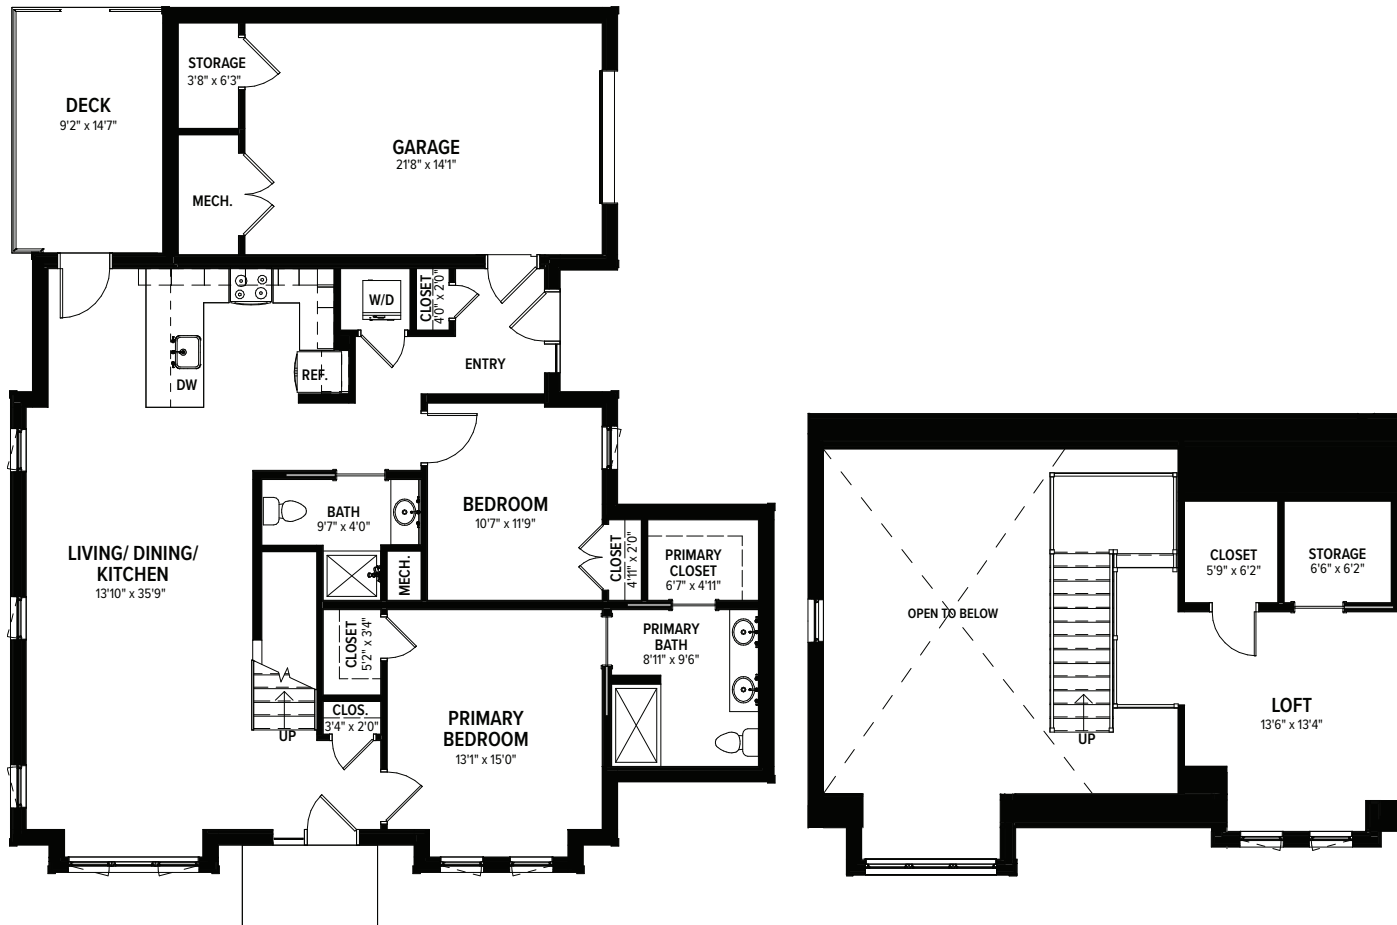

Autumn Glory A Reverse

**2 BEDROOM,
2 BATH WITH LOFT
1,698 SQ. FT. MAIN FLOOR
283 SQ. FT. LOFT**

Location: E
Exposure: South, West, North

TheCommonsinLincoln.com | 781-430-6000 | One Harvest Circle | Lincoln, MA 01773
Independent Living | Assisted Living | Memory Care | Sub-Acute Rehabilitation & Skilled Nursing

Exact measurements and features within each style of apartment home may vary.