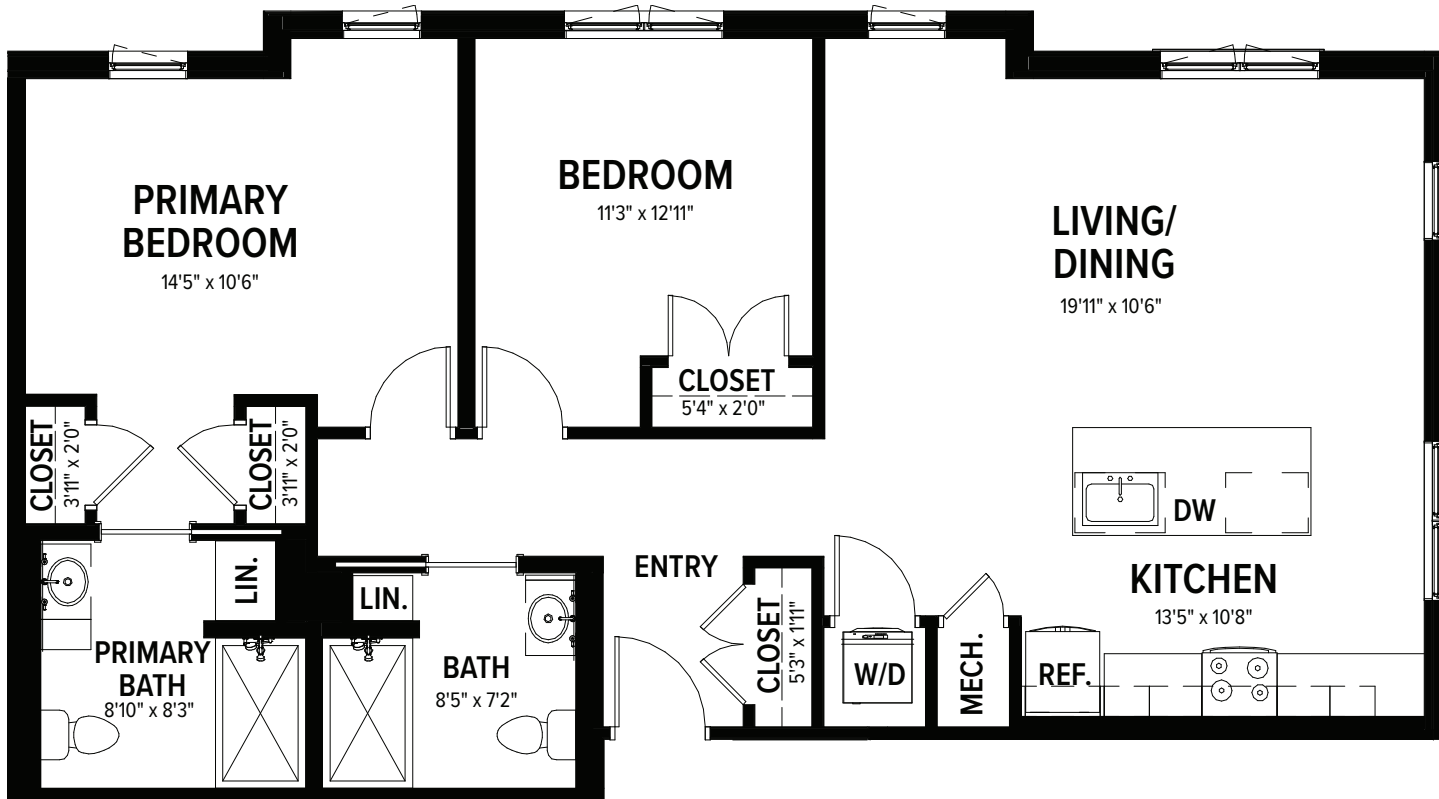

Magnolia

**2 BEDROOM, 2 BATH
1,093 SQ. FT.**

Location: C
Exposure: South, West