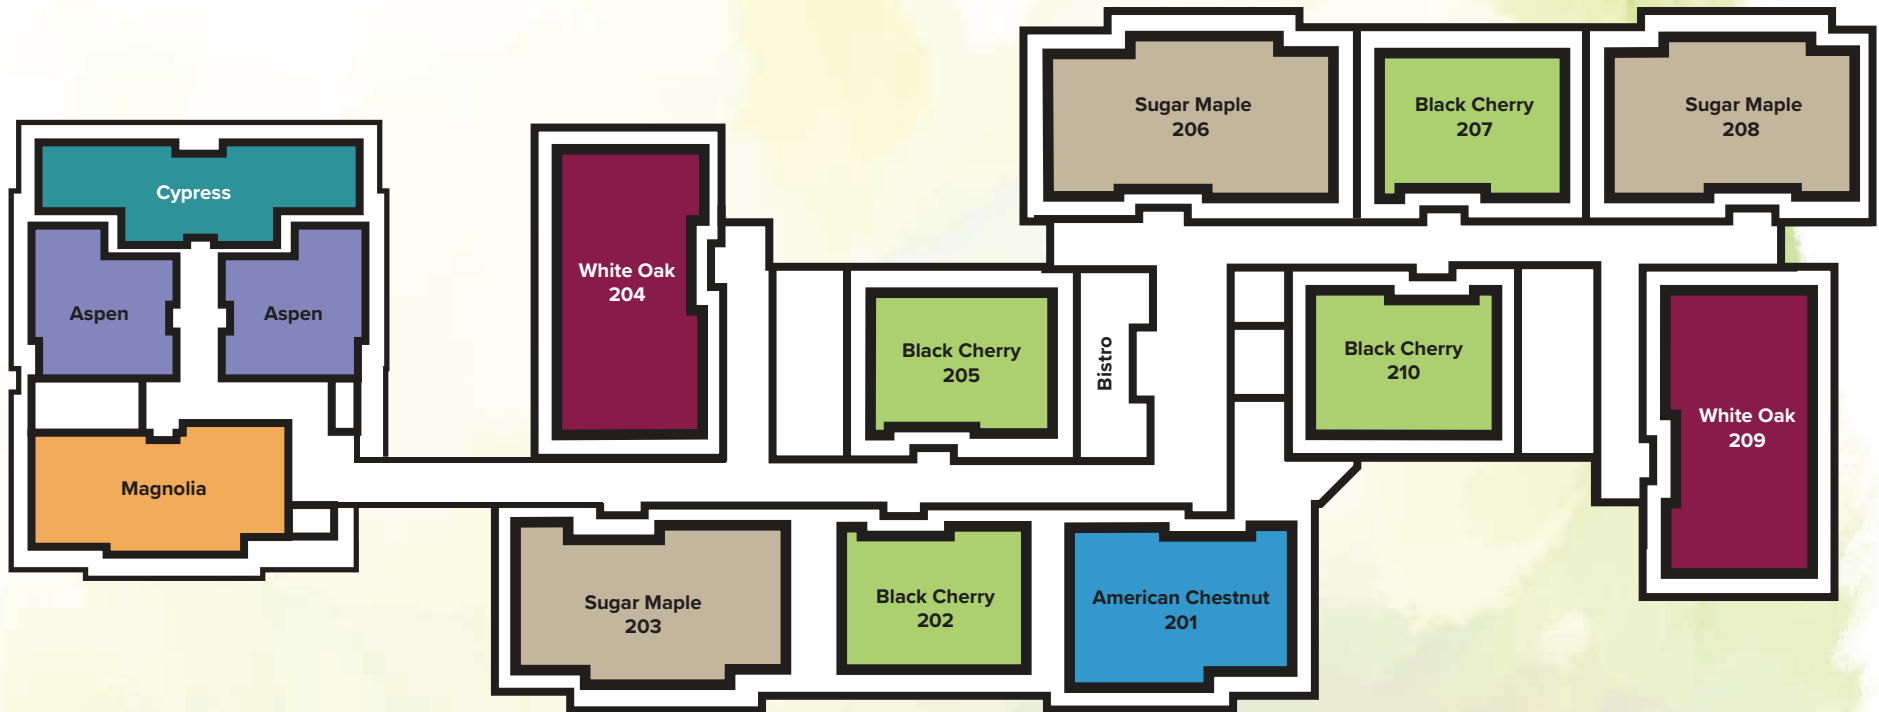

Flint House

—First Floor

- American Chestnut** — One Bedroom Deluxe, 917 sq. ft.
- Aspen** — One Bedroom, 771 sq. ft.
- Black Cherry** — One Bedroom, 743 sq. ft.
- Cypress** — One Bedroom, 884 sq. ft.

- Magnolia** — Two Bedroom, 1,093 sq. ft.
- Sugar Maple** — Two Bedroom, 1,129 sq. ft.
- White Oak** — Two Bedroom, 1,080 sq. ft.

Flint House

—Second Floor

- **American Chestnut** — One Bedroom Deluxe, 917 sq. ft.
- **Aspen** — One Bedroom, 771 sq. ft.
- **Black Cherry** — One Bedroom, 743 sq. ft.
- **Cypress** — One Bedroom, 884 sq. ft.

- **Magnolia** — Two Bedroom, 1,093 sq. ft.
- **Sugar Maple** — Two Bedroom, 1,129 sq. ft.
- **White Oak** — Two Bedroom, 1,080 sq. ft.

Flint House

—Third Floor

-  **Magnolia A** — Two Bedroom, 1,066 sq. ft.
-  **Red Maple** — Two Bedroom, 1,063 sq. ft.
-  **Red Oak** — Two Bedroom, 1,027 sq. ft.

-  **Red Spruce** — One Bedroom, 732 sq. ft.
-  **Sycamore** — Two Bedroom, 1,153 sq. ft.
-  **White Pine** — One Bedroom Deluxe, 862 sq. ft.