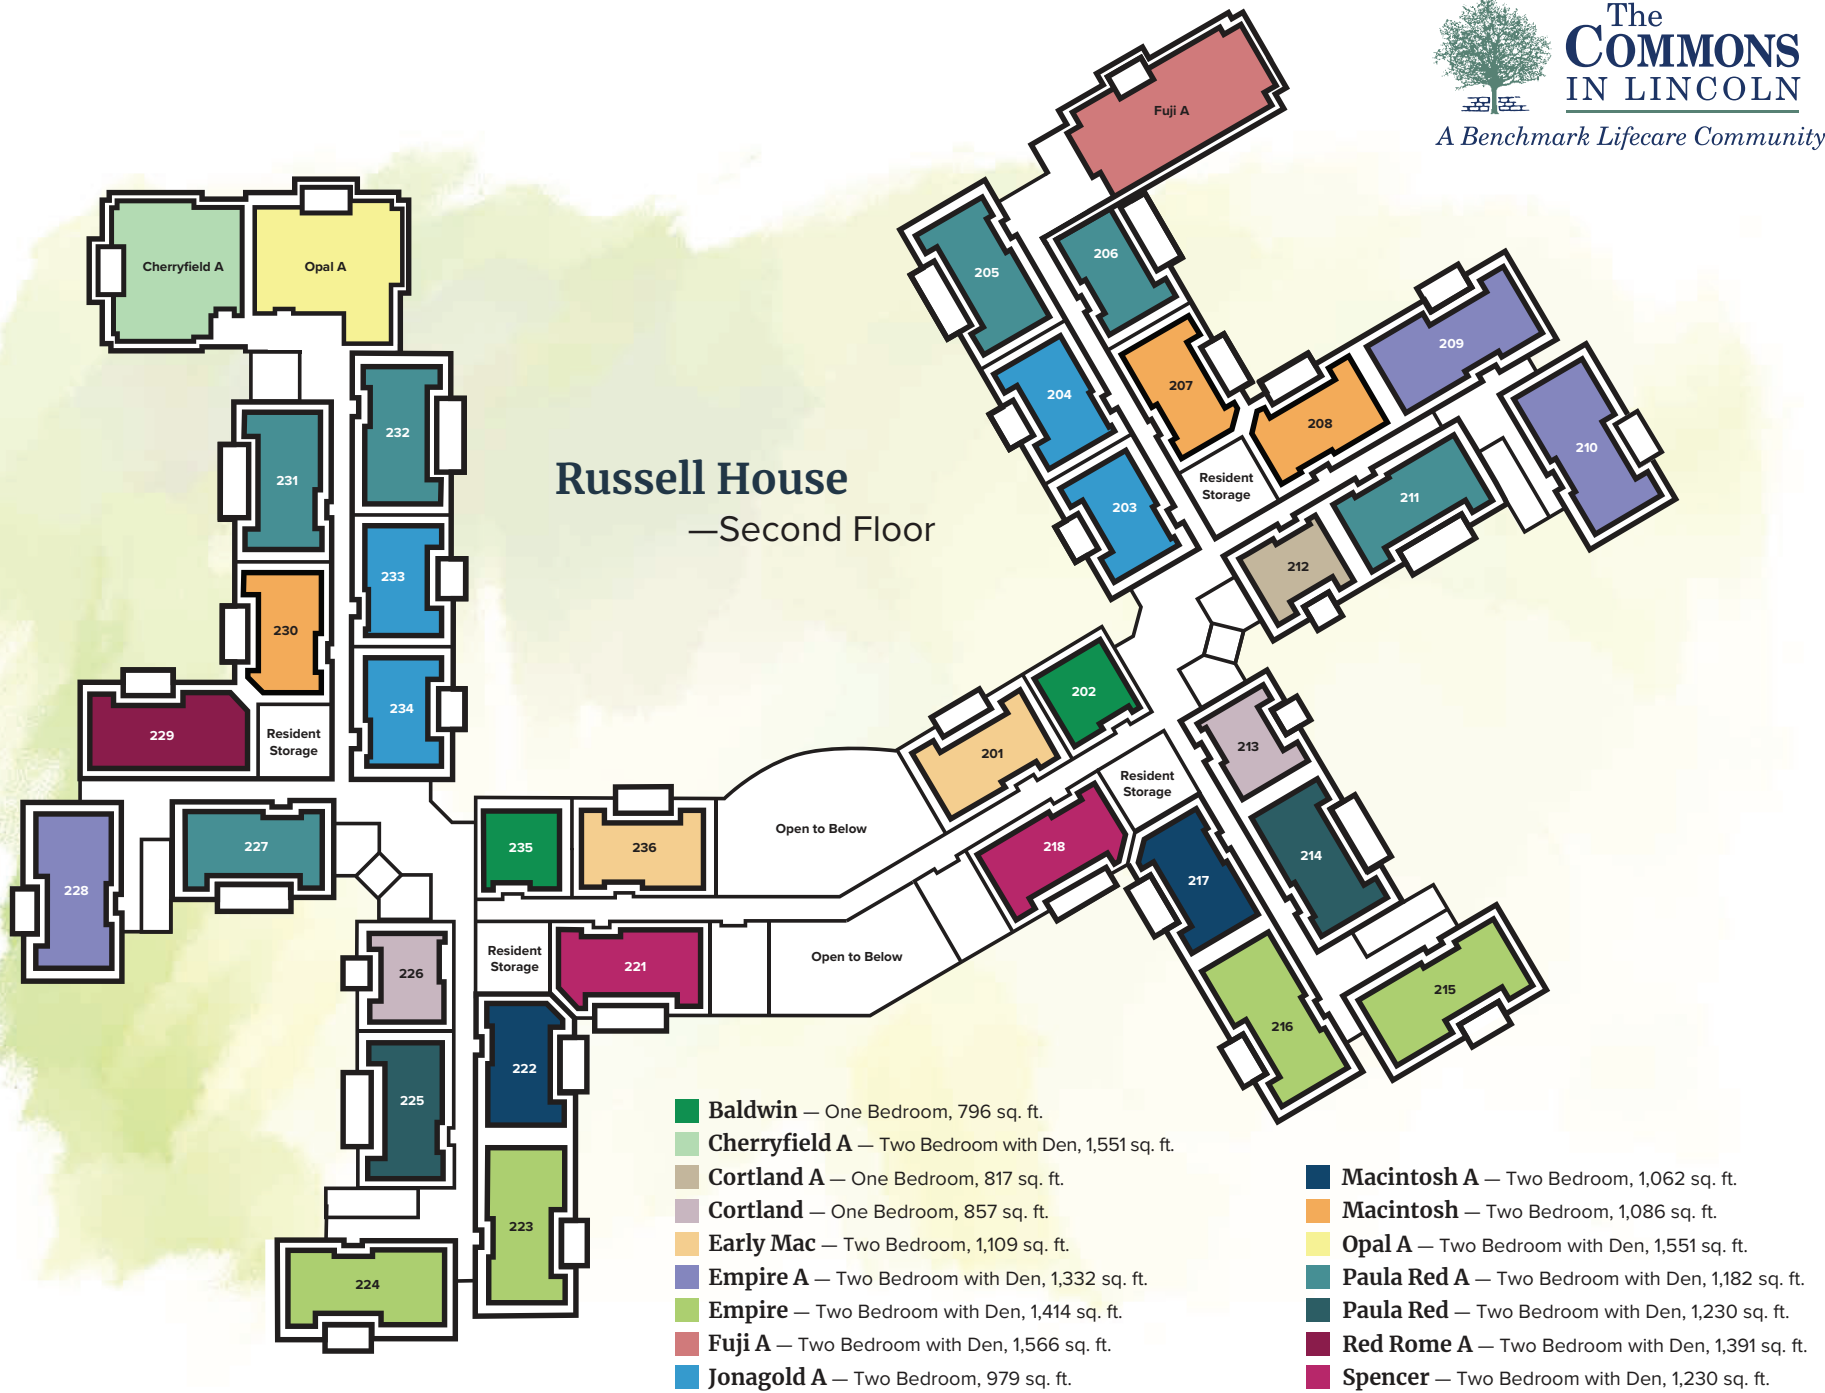

## Russell House —Ground Level

- |   |   |
|---|---|
| <span style="color: #90EE90;">■</span> <b>Cherryfield</b> — Two Bedroom with Den, 1,604 sq. ft. | <span style="color: #000080;">■</span> <b>Macintosh</b> — Two Bedroom, 1,086 sq. ft.          |
| <span style="color: #D2B48C;">■</span> <b>Cortland</b> — One Bedroom, 857 sq. ft.               | <span style="color: #FFFF00;">■</span> <b>Opal</b> — Two Bedroom with Den, 1,645 sq. ft.      |
| <span style="color: #90EE90;">■</span> <b>Empire</b> — Two Bedroom with Den, 1,414 sq. ft.      | <span style="color: #008080;">■</span> <b>Paula Red</b> — Two Bedroom with Den, 1,230 sq. ft. |
| <span style="color: #DC143C;">■</span> <b>Fuji</b> — Two Bedroom with Den, 1,604 sq. ft.        | <span style="color: #800080;">■</span> <b>Red Rome</b> — Two Bedroom with Den, 1,391 sq. ft.  |
| <span style="color: #0000FF;">■</span> <b>Jonagold</b> — Two Bedroom, 1,034 sq. ft.             |   |

## Russell House —Entry Level

## Russell House —Second Floor

- Baldwin** — One Bedroom, 796 sq. ft.
- Cherryfield A** — Two Bedroom with Den, 1,551 sq. ft.
- Cortland A** — One Bedroom, 817 sq. ft.
- Cortland** — One Bedroom, 857 sq. ft.
- Early Mac** — Two Bedroom, 1,109 sq. ft.
- Empire A** — Two Bedroom with Den, 1,332 sq. ft.
- Empire** — Two Bedroom with Den, 1,414 sq. ft.
- Fuji A** — Two Bedroom with Den, 1,566 sq. ft.
- Jonagold A** — Two Bedroom, 979 sq. ft.
- Macintosh A** — Two Bedroom, 1,062 sq. ft.
- Macintosh** — Two Bedroom, 1,086 sq. ft.
- Opal A** — Two Bedroom with Den, 1,551 sq. ft.
- Paula Red A** — Two Bedroom with Den, 1,182 sq. ft.
- Paula Red** — Two Bedroom with Den, 1,230 sq. ft.
- Red Rome A** — Two Bedroom with Den, 1,391 sq. ft.
- Spencer** — Two Bedroom with Den, 1,230 sq. ft.