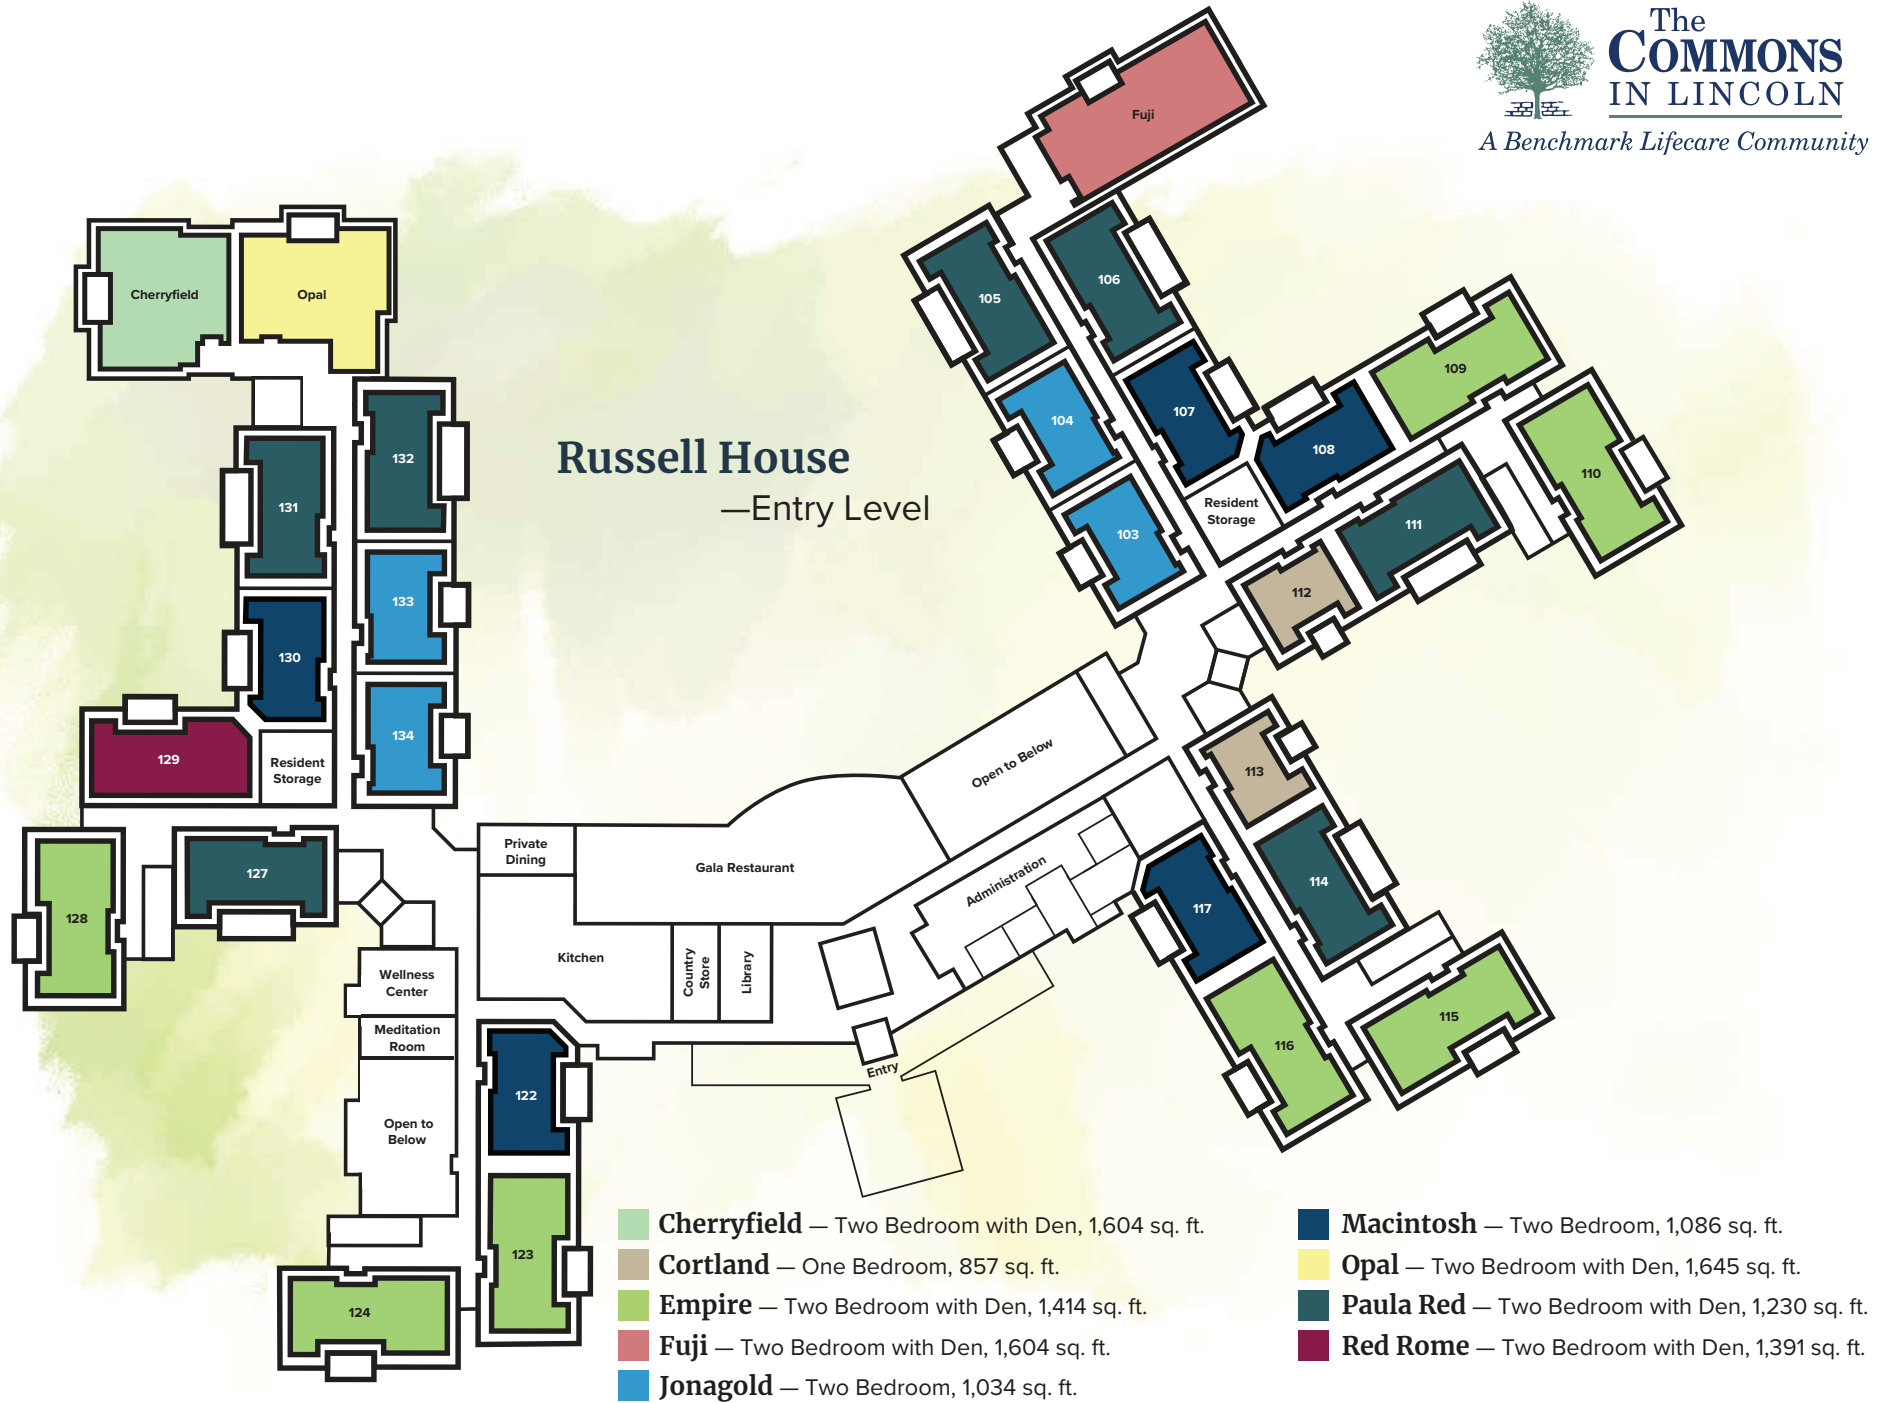

## Russell House —Ground Level

- |   |   |
|---|---|
| <span style="color: #90EE90;">■</span> <b>Cherryfield</b> — Two Bedroom with Den, 1,604 sq. ft. | <span style="color: #000080;">■</span> <b>Macintosh</b> — Two Bedroom, 1,086 sq. ft.          |
| <span style="color: #D2B48C;">■</span> <b>Cortland</b> — One Bedroom, 857 sq. ft.               | <span style="color: #FFFF00;">■</span> <b>Opal</b> — Two Bedroom with Den, 1,645 sq. ft.      |
| <span style="color: #90EE90;">■</span> <b>Empire</b> — Two Bedroom with Den, 1,414 sq. ft.      | <span style="color: #008080;">■</span> <b>Paula Red</b> — Two Bedroom with Den, 1,230 sq. ft. |
| <span style="color: #DC143C;">■</span> <b>Fuji</b> — Two Bedroom with Den, 1,604 sq. ft.        | <span style="color: #800080;">■</span> <b>Red Rome</b> — Two Bedroom with Den, 1,391 sq. ft.  |
| <span style="color: #0000FF;">■</span> <b>Jonagold</b> — Two Bedroom, 1,034 sq. ft.             |   |

## Russell House —Entry Level

## Russell House —Second Floor

- Baldwin** — One Bedroom, 796 sq. ft.
- Cherryfield A** — Two Bedroom with Den, 1,551 sq. ft.
- Cortland A** — One Bedroom, 817 sq. ft.
- Cortland** — One Bedroom, 857 sq. ft.
- Early Mac** — Two Bedroom, 1,109 sq. ft.
- Empire A** — Two Bedroom with Den, 1,332 sq. ft.
- Empire** — Two Bedroom with Den, 1,414 sq. ft.
- Fuji A** — Two Bedroom with Den, 1,566 sq. ft.
- Jonagold A** — Two Bedroom, 979 sq. ft.
- Macintosh A** — Two Bedroom, 1,062 sq. ft.
- Macintosh** — Two Bedroom, 1,086 sq. ft.
- Opal A** — Two Bedroom with Den, 1,551 sq. ft.
- Paula Red A** — Two Bedroom with Den, 1,182 sq. ft.
- Paula Red** — Two Bedroom with Den, 1,230 sq. ft.
- Red Rome A** — Two Bedroom with Den, 1,391 sq. ft.
- Spencer** — Two Bedroom with Den, 1,230 sq. ft.