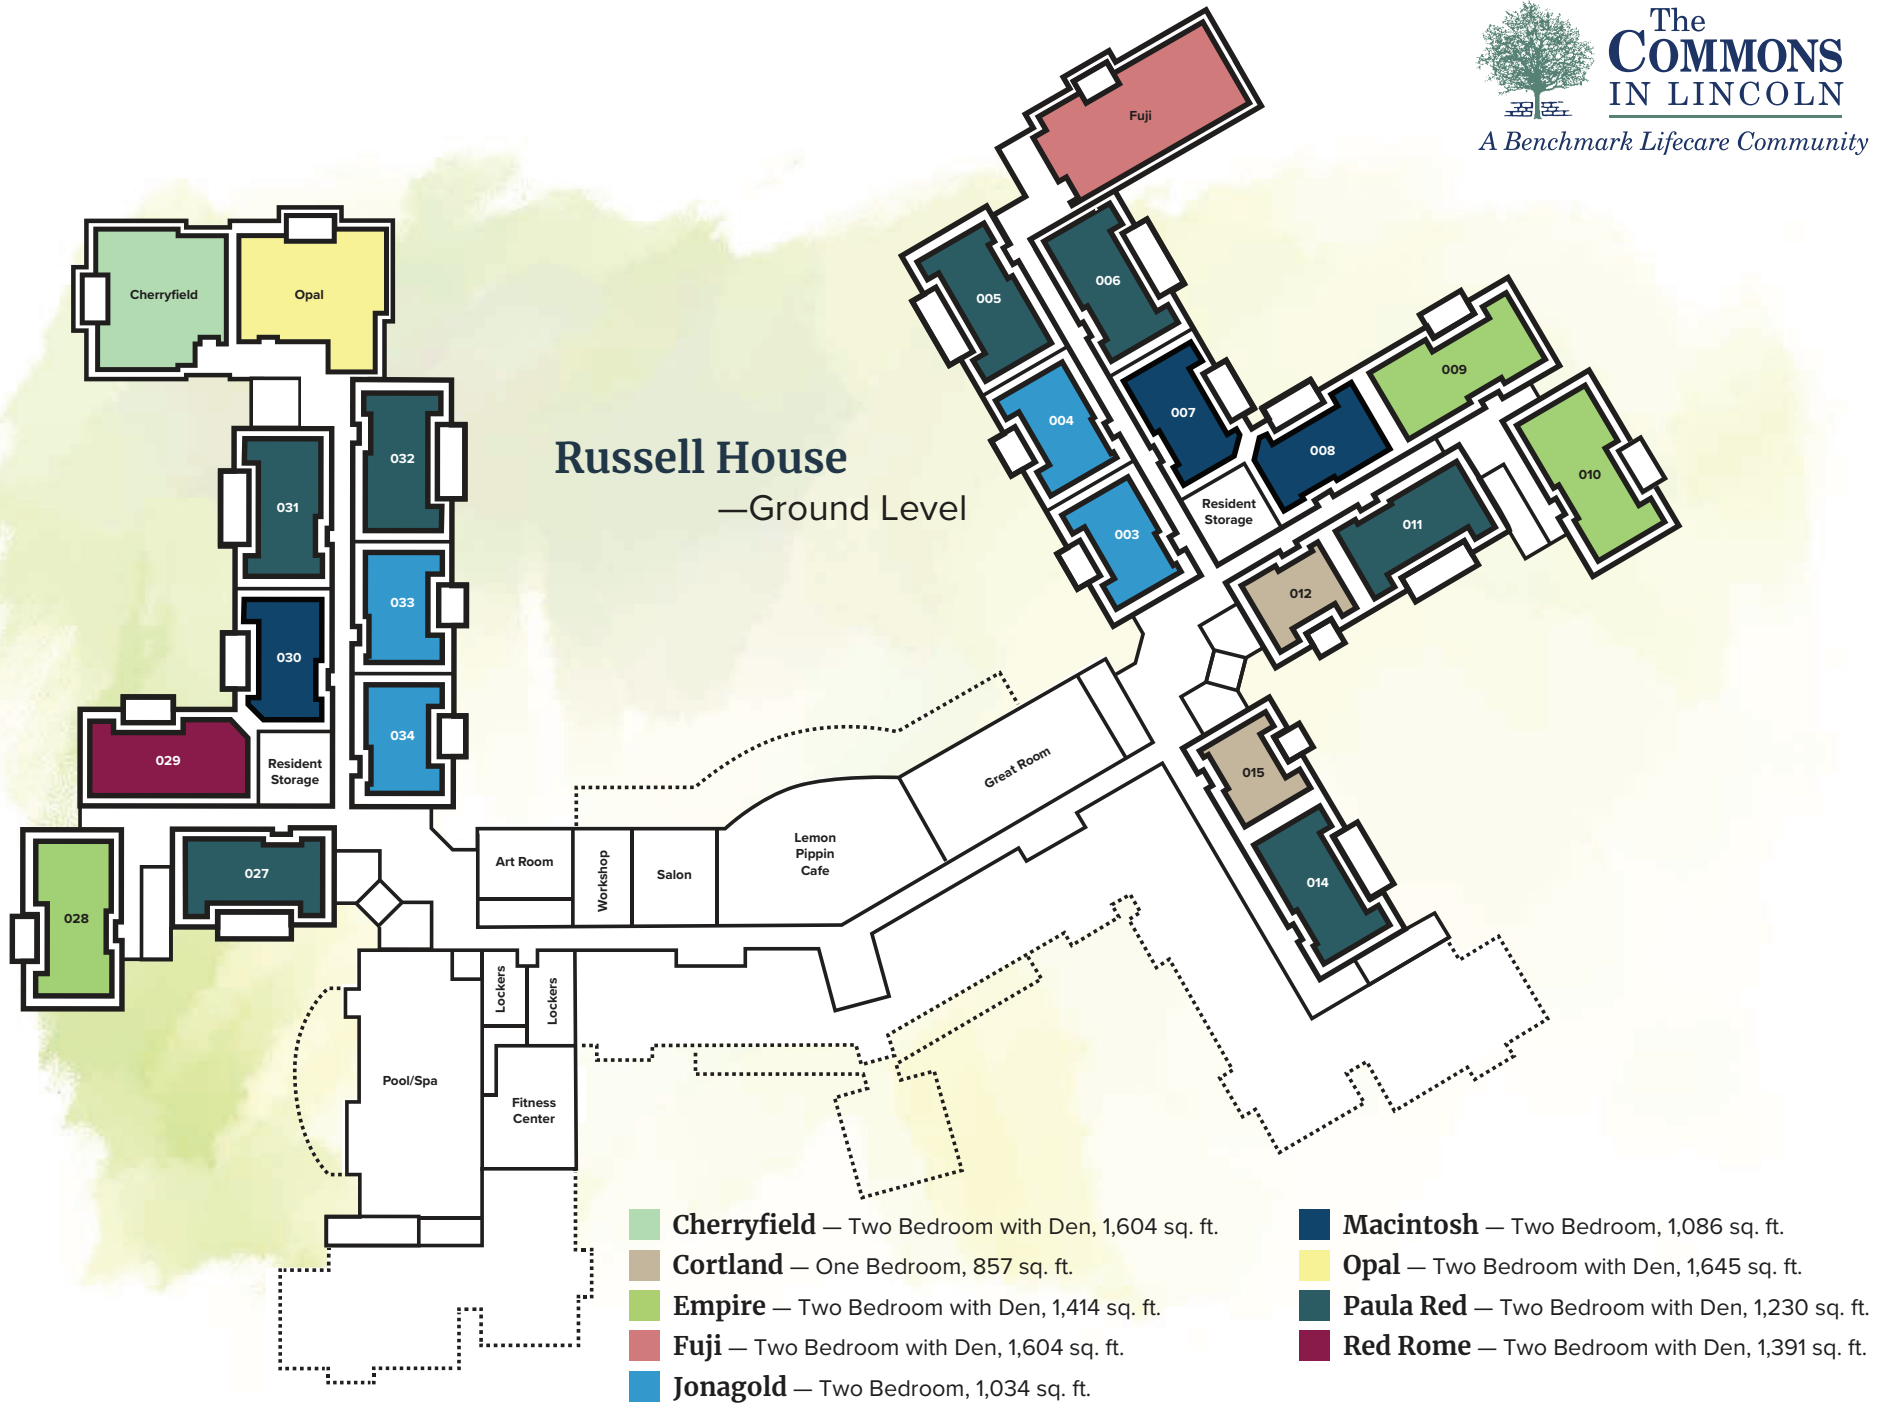

## Russell House —Ground Level

- |   |   |
|---|---|
| <span style="color: #90EE90;">■</span> <b>Cherryfield</b> — Two Bedroom with Den, 1,604 sq. ft. | <span style="color: #000080;">■</span> <b>Macintosh</b> — Two Bedroom, 1,086 sq. ft.          |
| <span style="color: #D2B48C;">■</span> <b>Cortland</b> — One Bedroom, 857 sq. ft.               | <span style="color: #FFFF00;">■</span> <b>Opal</b> — Two Bedroom with Den, 1,645 sq. ft.      |
| <span style="color: #90EE90;">■</span> <b>Empire</b> — Two Bedroom with Den, 1,414 sq. ft.      | <span style="color: #008080;">■</span> <b>Paula Red</b> — Two Bedroom with Den, 1,230 sq. ft. |
| <span style="color: #DC143C;">■</span> <b>Fuji</b> — Two Bedroom with Den, 1,604 sq. ft.        | <span style="color: #800080;">■</span> <b>Red Rome</b> — Two Bedroom with Den, 1,391 sq. ft.  |
| <span style="color: #0000FF;">■</span> <b>Jonagold</b> — Two Bedroom, 1,034 sq. ft.             |   |

## Russell House —Entry Level

## Russell House —Second Floor

- Baldwin** — One Bedroom, 796 sq. ft.
- Cherryfield A** — Two Bedroom with Den, 1,551 sq. ft.
- Cortland A** — One Bedroom, 817 sq. ft.
- Cortland** — One Bedroom, 857 sq. ft.
- Early Mac** — Two Bedroom, 1,109 sq. ft.
- Empire A** — Two Bedroom with Den, 1,332 sq. ft.
- Empire** — Two Bedroom with Den, 1,414 sq. ft.
- Fuji A** — Two Bedroom with Den, 1,566 sq. ft.
- Jonagold A** — Two Bedroom, 979 sq. ft.
- Macintosh A** — Two Bedroom, 1,062 sq. ft.
- Macintosh** — Two Bedroom, 1,086 sq. ft.
- Opal A** — Two Bedroom with Den, 1,551 sq. ft.
- Paula Red A** — Two Bedroom with Den, 1,182 sq. ft.
- Paula Red** — Two Bedroom with Den, 1,230 sq. ft.
- Red Rome A** — Two Bedroom with Den, 1,391 sq. ft.
- Spencer** — Two Bedroom with Den, 1,230 sq. ft.