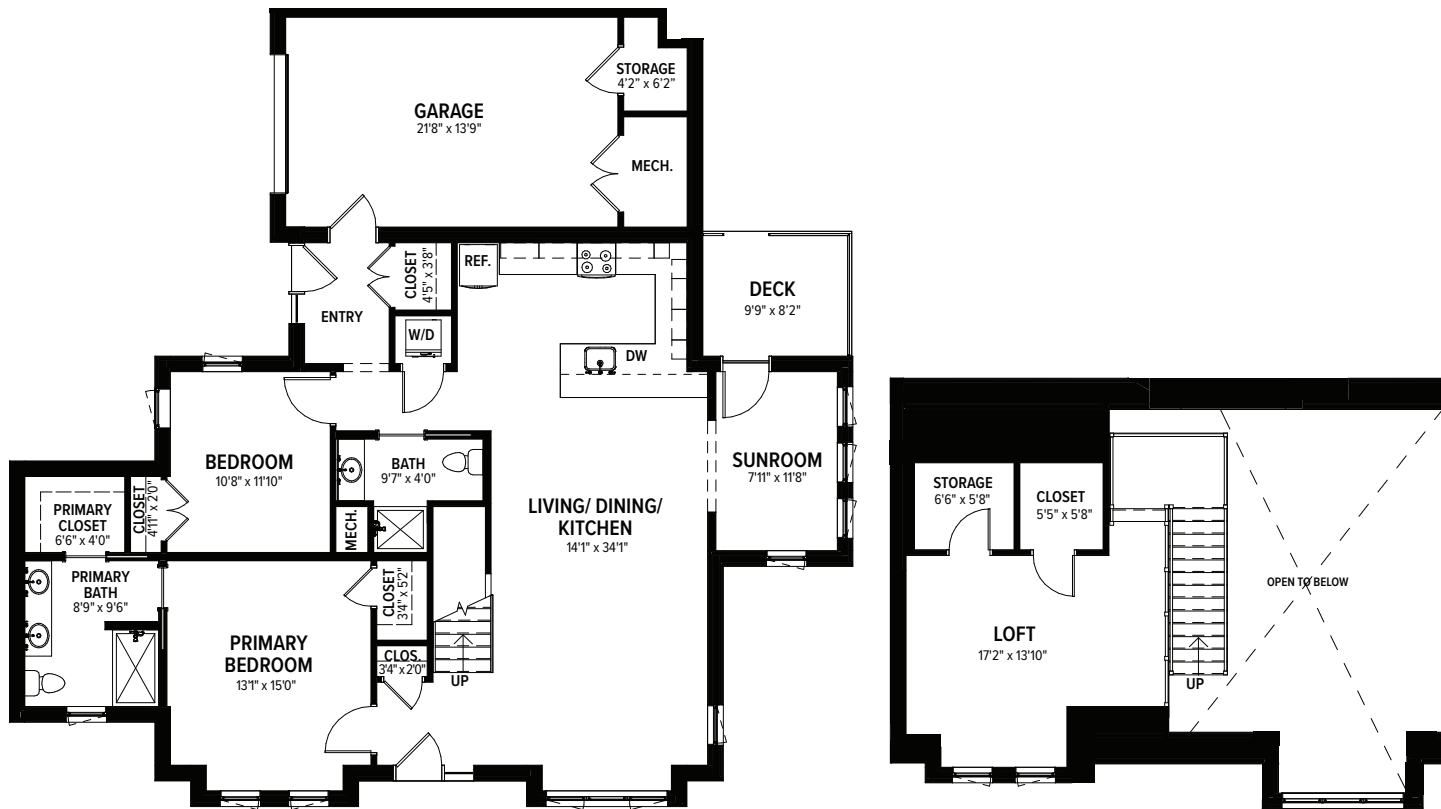

Autumn Glory

**2 BEDROOM,
2 BATH WITH LOFT
1,768 SQ. FT. MAIN FLOOR
292 SQ. FT. LOFT**

Location: D
 Exposure: North, East, South

TheCommonsinLincoln.com | 781-430-6000 | One Harvest Circle | Lincoln, MA 01773
Independent Living | Assisted Living | Memory Care | Sub-Acute Rehabilitation & Skilled Nursing

Exact measurements and features within each style of apartment home may vary.