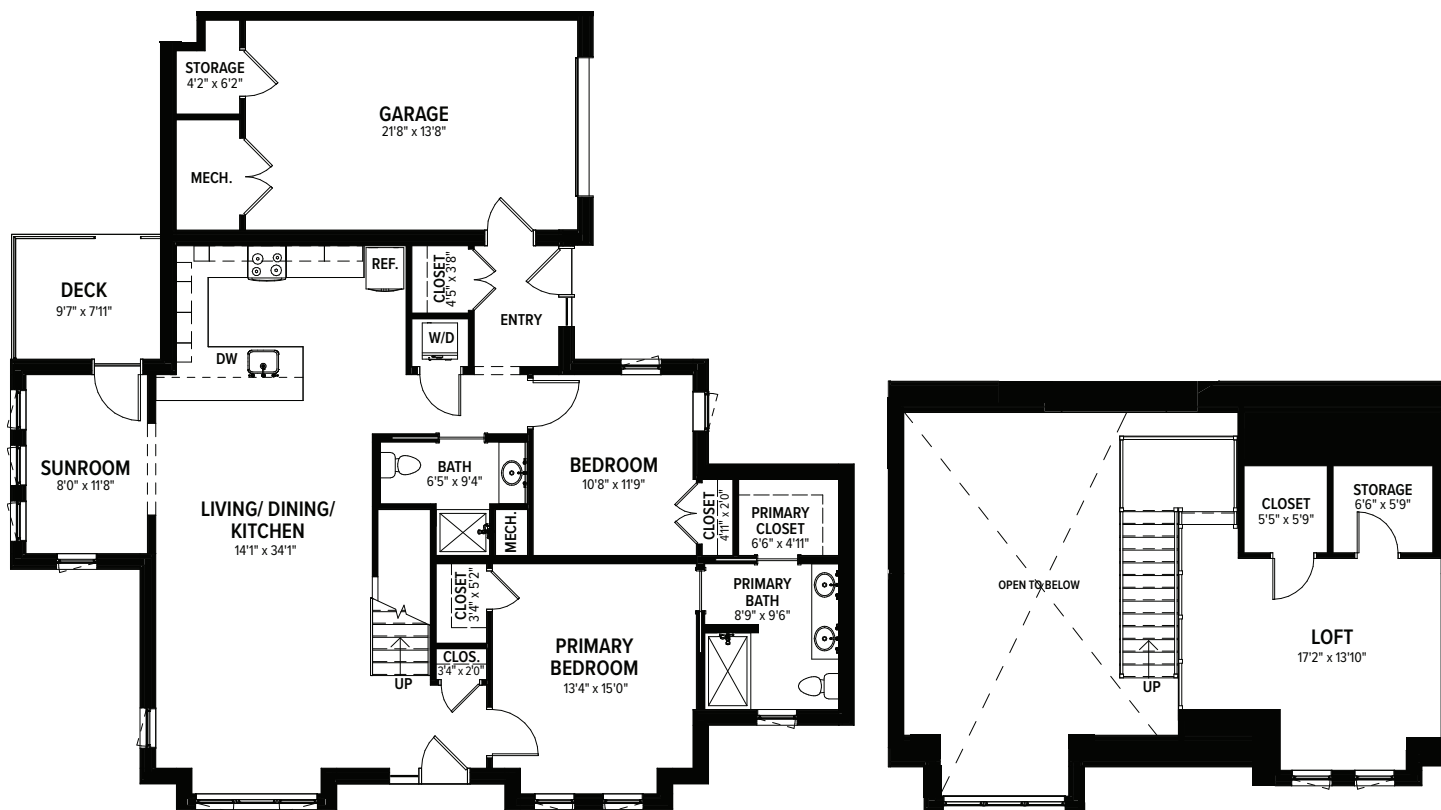

Autumn Glory Reverse

**2 BEDROOM,
2 BATH WITH LOFT
1,768 SQ. FT. MAIN FLOOR
292 SQ. FT. LOFT**

Location: D
Exposure: North, East, South

TheCommonsinLincoln.com | 781-430-6000 | One Harvest Circle | Lincoln, MA 01773
Independent Living | Assisted Living | Memory Care | Sub-Acute Rehabilitation & Skilled Nursing

Exact measurements and features within each style of apartment home may vary.