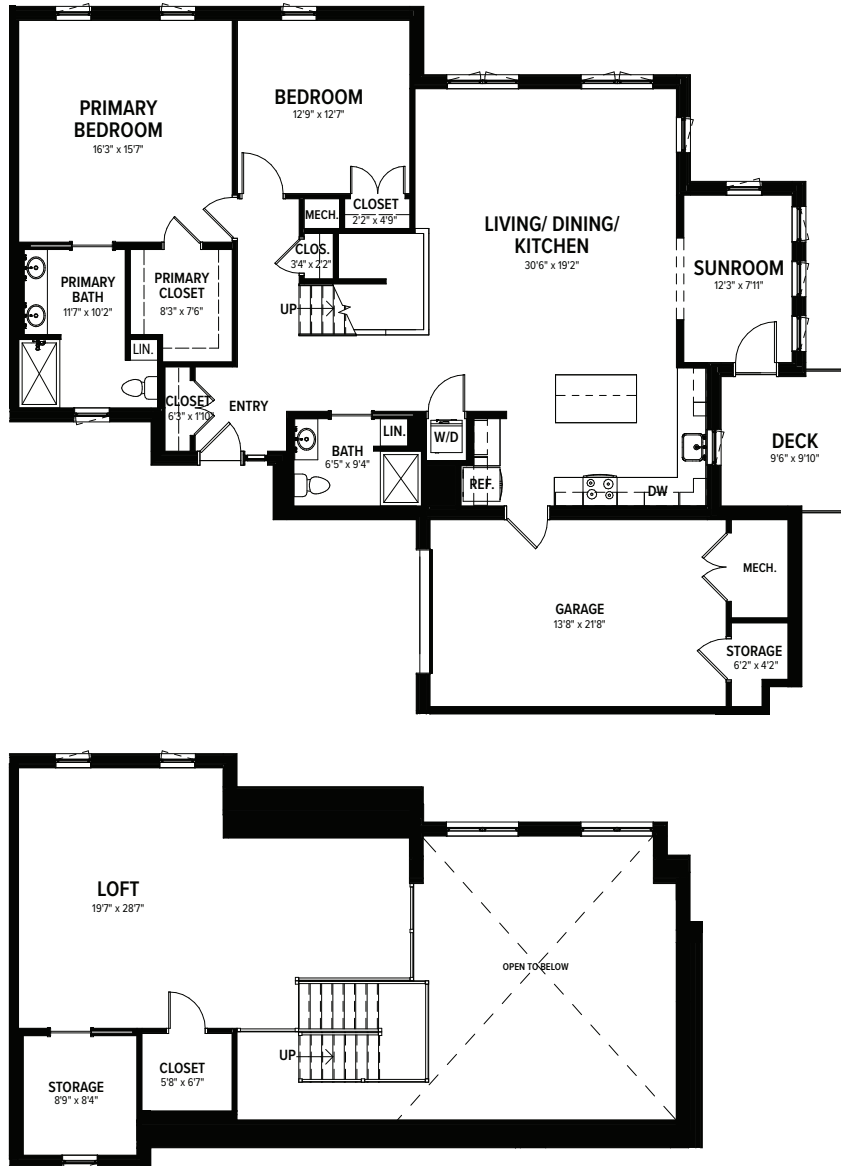

Honey Crisp

**2 BEDROOM,
2 BATH WITH LOFT
2,027 SQ. FT. MAIN FLOOR
584 SQ. FT. LOFT**

Location: D
Exposure: North, West

TheCommonsinLincoln.com | 781-430-6000 | One Harvest Circle | Lincoln, MA 01773
Independent Living | Assisted Living | Memory Care | Sub-Acute Rehabilitation & Skilled Nursing

Exact measurements and features within each style of apartment home may vary.