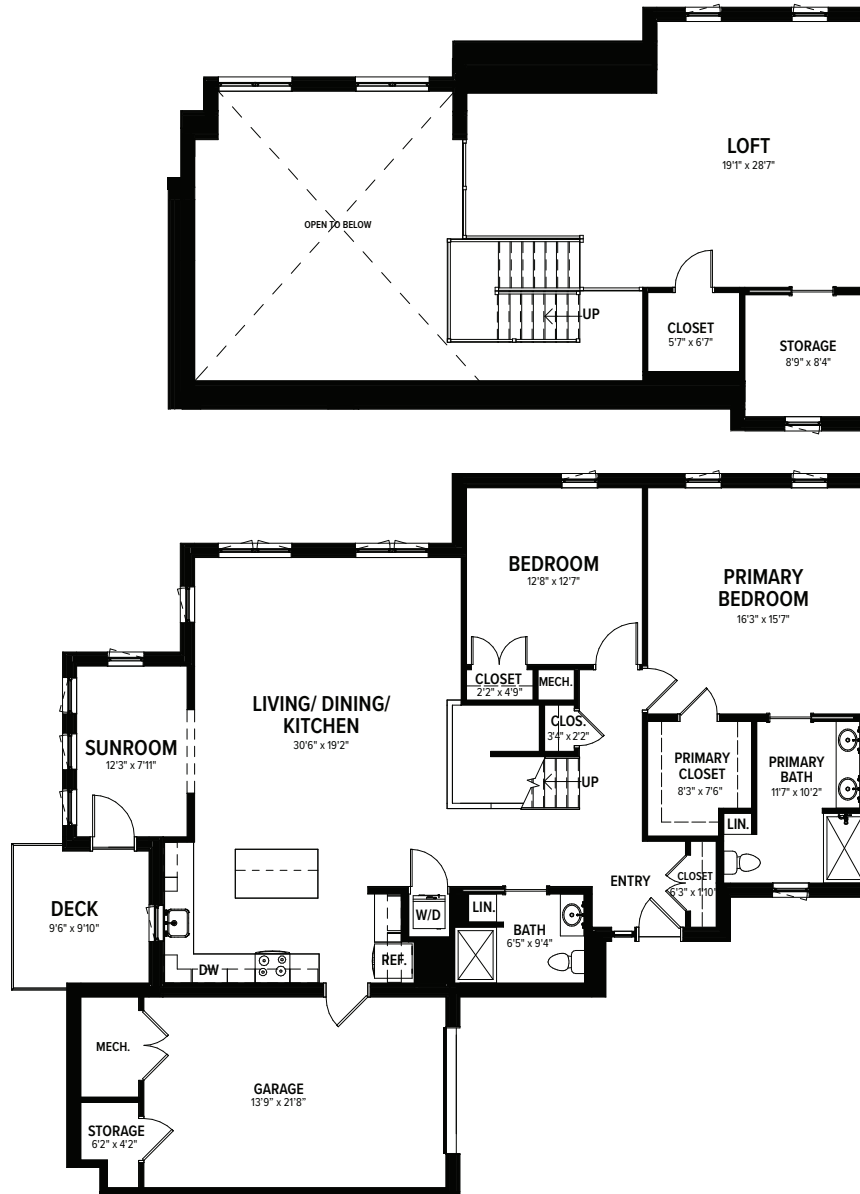

Honey Crisp Reverse

**2 BEDROOM,
2 BATH WITH LOFT
2,027 SQ. FT. MAIN FLOOR
584 SQ. FT. LOFT**

Location: D
Exposure: South, West

TheCommonsinLincoln.com | 781-430-6000 | One Harvest Circle | Lincoln, MA 01773
Independent Living | Assisted Living | Memory Care | Sub-Acute Rehabilitation & Skilled Nursing

Exact measurements and features within each style of apartment home may vary.