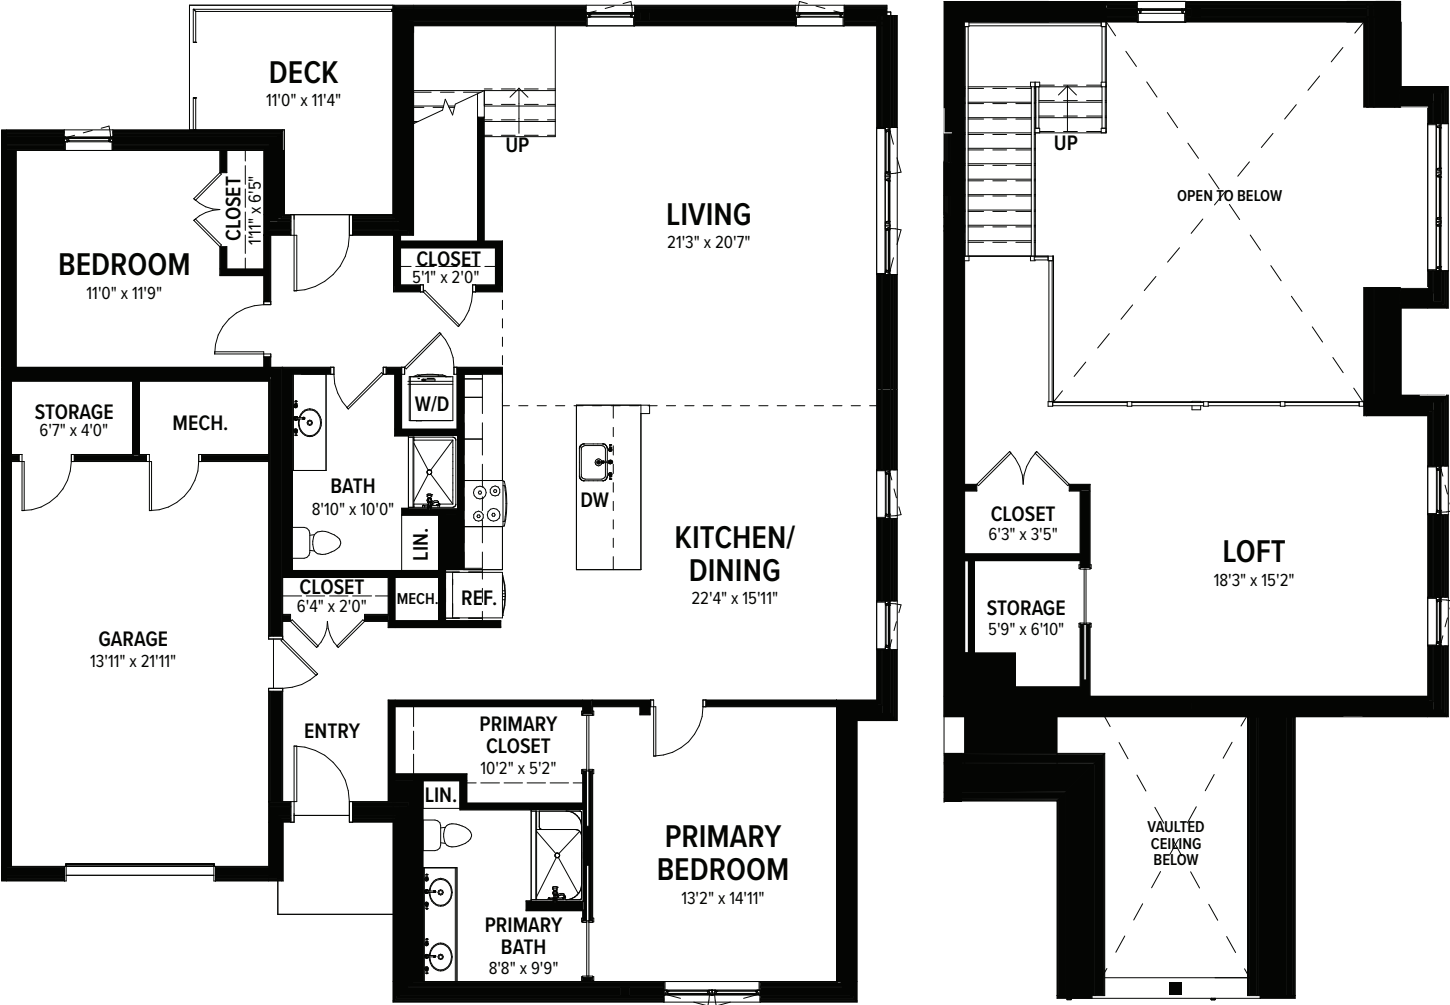

# Pacific Rose

**2 BEDROOM,  
2 BATH WITH LOFT  
2,053 SQ. FT. MAIN FLOOR  
426 SQ. FT. LOFT**

Location: B  
Exposure: West, North, East

TheCommonsinLincoln.com | 781-430-6000 | One Harvest Circle | Lincoln, MA 01773  
Independent Living | Assisted Living | Memory Care | Sub-Acute Rehabilitation & Skilled Nursing

*Exact measurements and features within each style of apartment home may vary.*