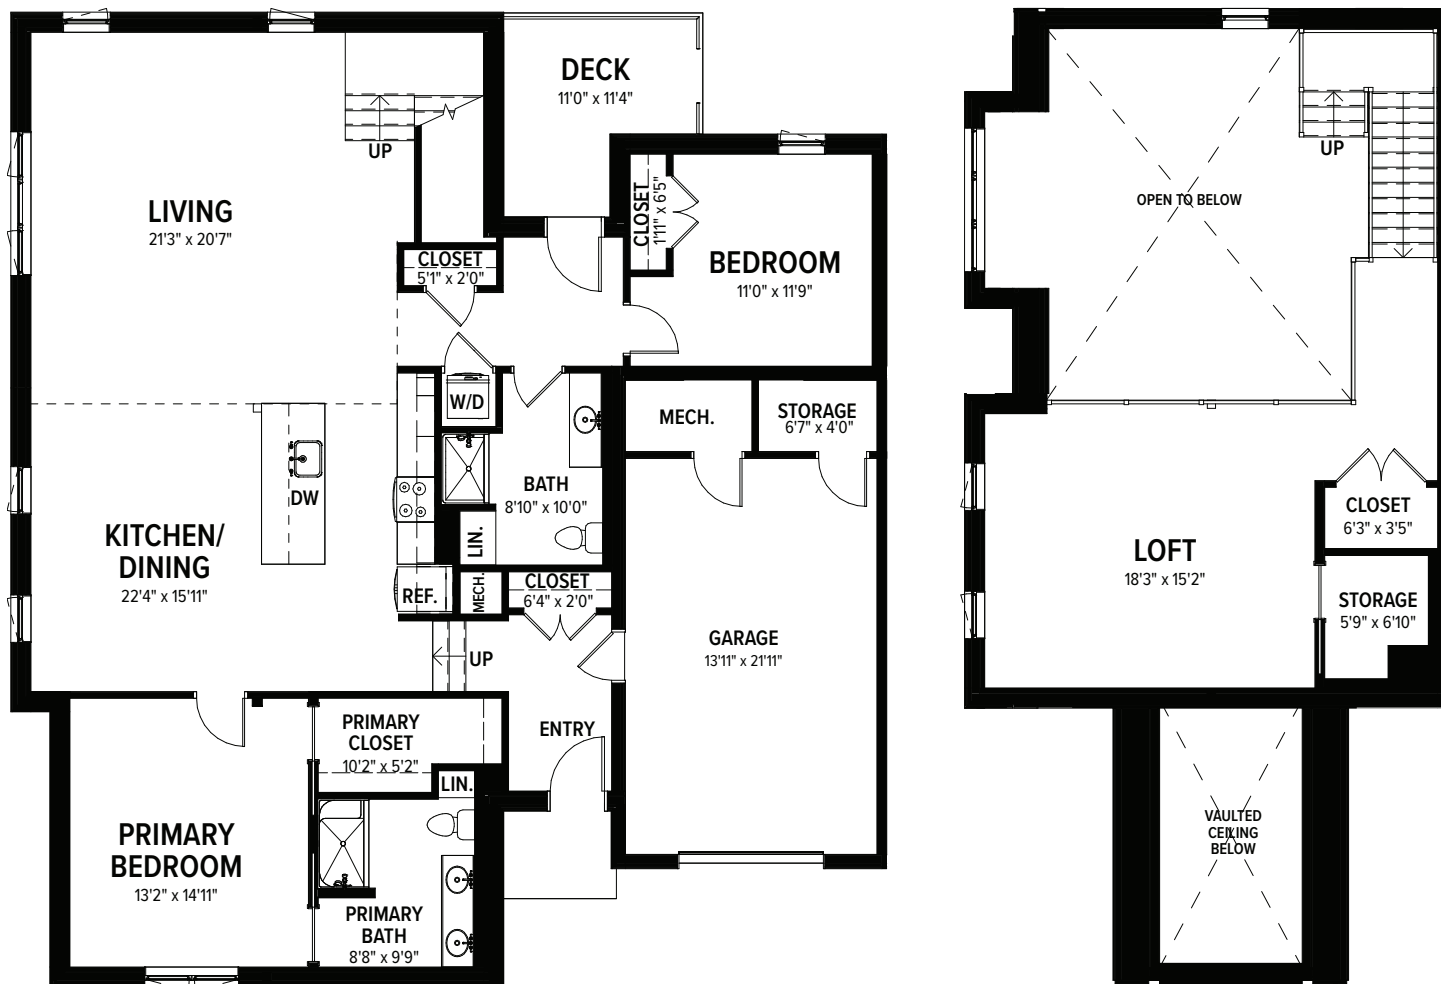

Pacific Rose Reverse

**2 BEDROOM,
2 BATH WITH LOFT
2,053 SQ. FT. MAIN FLOOR
426 SQ. FT. LOFT**

Location: B
Exposure: West, South, East

TheCommonsinLincoln.com | 781-430-6000 | One Harvest Circle | Lincoln, MA 01773
Independent Living | Assisted Living | Memory Care | Sub-Acute Rehabilitation & Skilled Nursing

Exact measurements and features within each style of apartment home may vary.