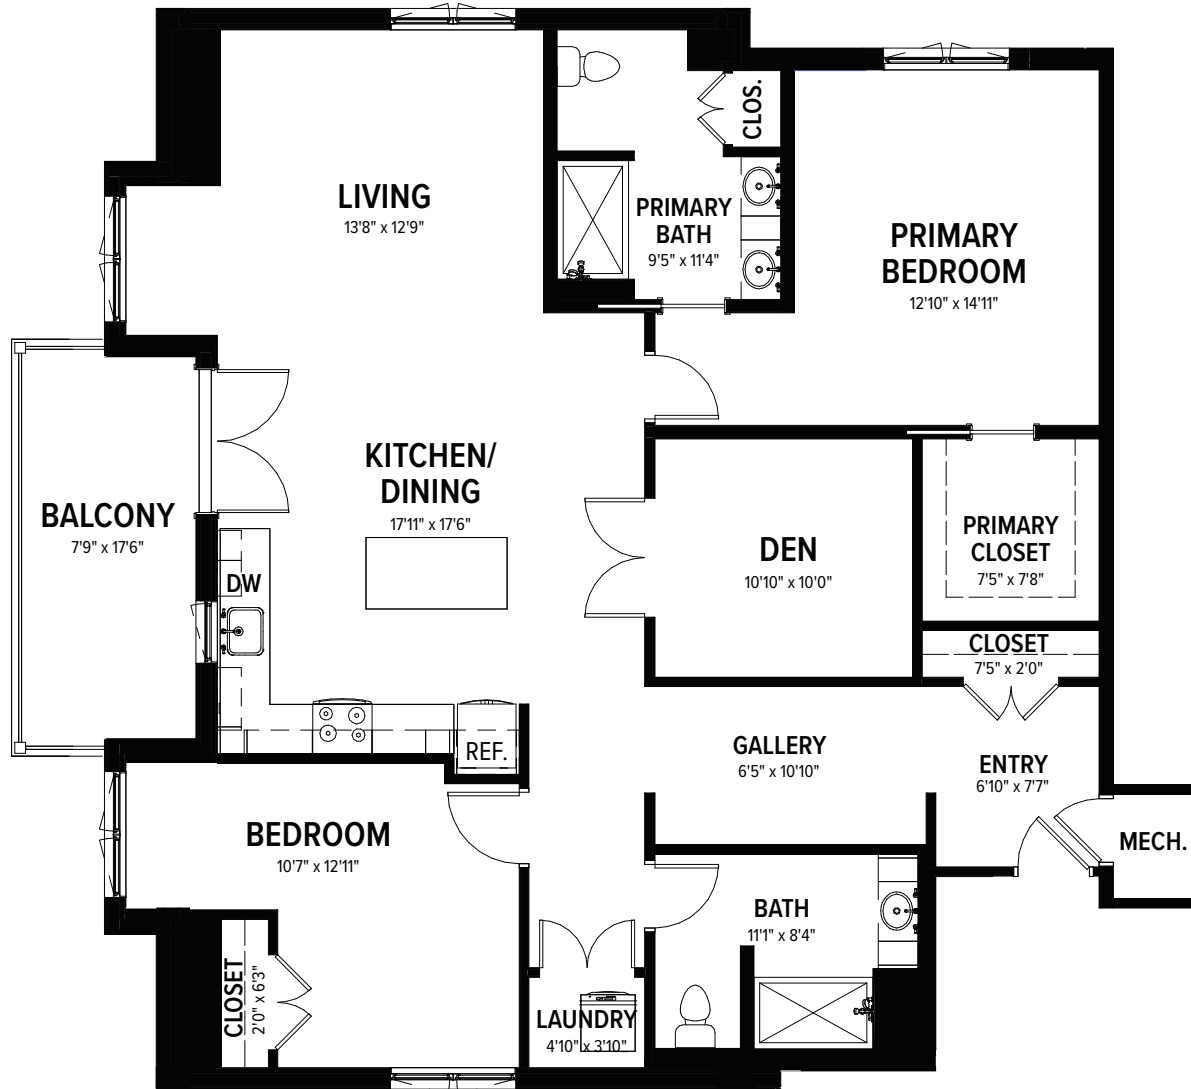

Cherryfield A

**2 BEDROOM,
2 BATH WITH DEN
1,551 SQ. FT.**

Location: A-1
Exposure: South, West, North

TheCommonsinLincoln.com | 781-430-6000 | One Harvest Circle | Lincoln, MA 01773
Independent Living | Assisted Living | Memory Care | Sub-Acute Rehabilitation & Skilled Nursing

Exact measurements and features within each style of apartment home may vary.